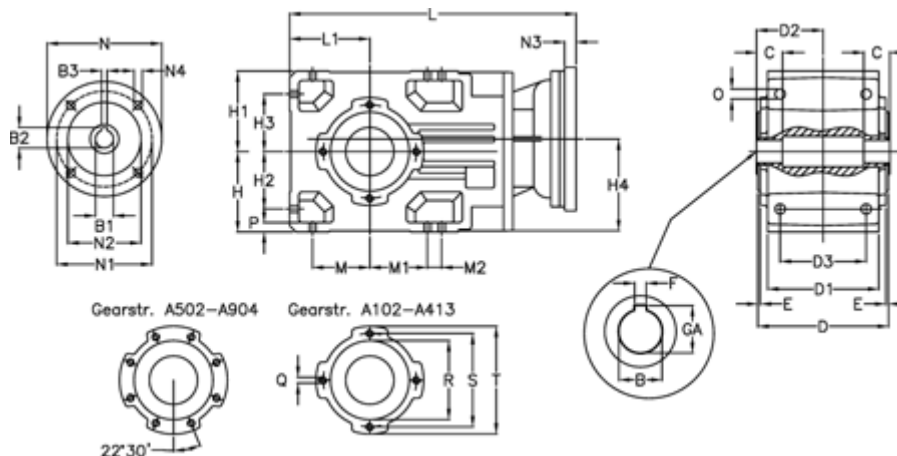

Article number: 29600206314220
 Description: Bevel helical gearbox
 A202UH35-63,1-P63B5

Measures

B = 35	D3 = 90	H3 = 60.0	N1 = 115	S = 115
B1 = 11	Description = A202UH35-xx-P63 B5	H4 = 93.0	N2 = 95	T = 140
B2 = 12.8	E = 3.0	L = 306.0	N3 = 0	
B3 = 4	F = 10	L1 = 80	N4 = M8x19	
C = 22	GA = 38.3	M = 60.0	O = 9.5	
D = 136	H = 80	M1 = 60.0	P = 9	
D1 = 110	H1 = 80	M2 = 0	Q = M8x15	
D2 = 70.0	H2 = 60.0	N = 140	R = 95	